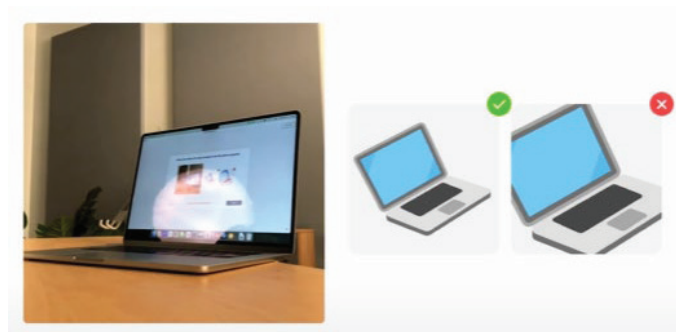

How to Setup Your Phone (Secondary Camera) for Test Day:

How to setup a secondary camera using your phone

<https://www.youtube.com/watch?v=iUoD3HtkZco>

1. Set up phone with camera

2. Check the phone camera